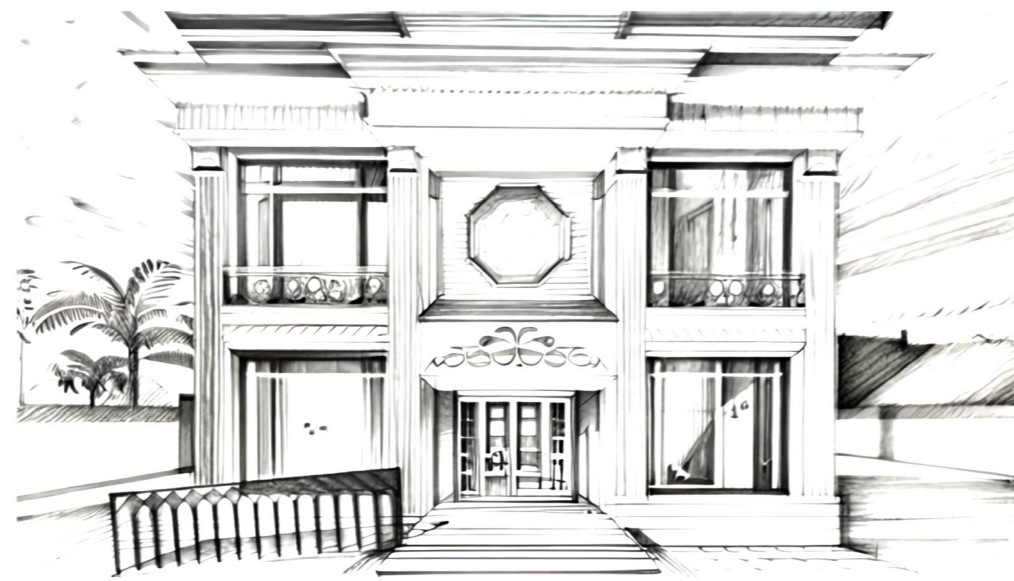

F A C A D E

RESIDENTIAL VILLA , NAD AL SHEBA

SCOPE :

Facade Design without structural implications.  
Neo Classical Style

OPTION 01

VIEW | 1.0

VILLA FACADE - DEC 02 2023

VIEW | 1.0

**VILLA FACADE** - DEC 02 2023

OPTION 02

VIEW | 1.0

VIEW | 1.0

**VILLA FACADE** - DEC 02 2023

THANK YOU